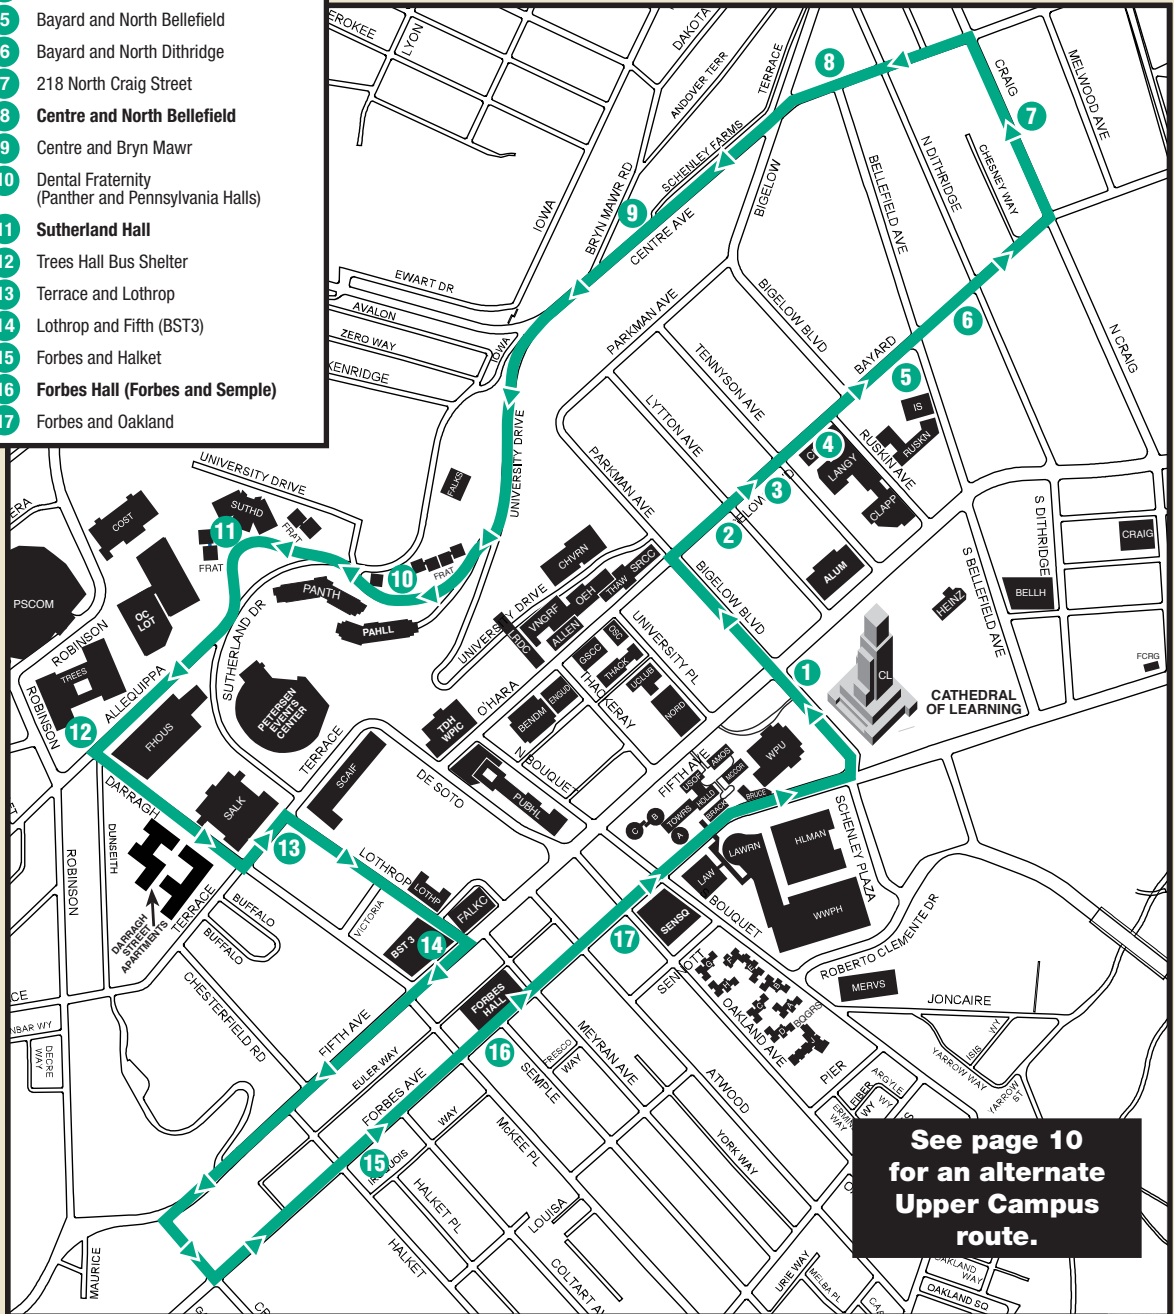

STOPS

1. 1 Cathedral of Learning shelter
2. 2 Bigelow and Lytton
3. 3 Bigelow and Tennyson
4. 4 Bigelow and Ruskin
5. 5 Bayard and North Bellefield
6. 6 Bayard and North Dithridge
7. 7 218 North Craig Street
8. 8 Centre and North Bellefield
9. 9 Centre and Bryn Mawr
10. 10 Dental Fraternity (Panther and Pennsylvania Halls)
11. 11 Sutherland Hall
12. 12 Trees Hall Bus Shelter
13. 13 Terrace and Lothrop
14. 14 Lothrop and Fifth (BST3)
15. 15 Forbes and Halket
16. 16 Forbes Hall (Forbes and Semple)
17. 17 Forbes and Oakland

10A UPPER CAMPUS VIA CENTRE/CRAIG