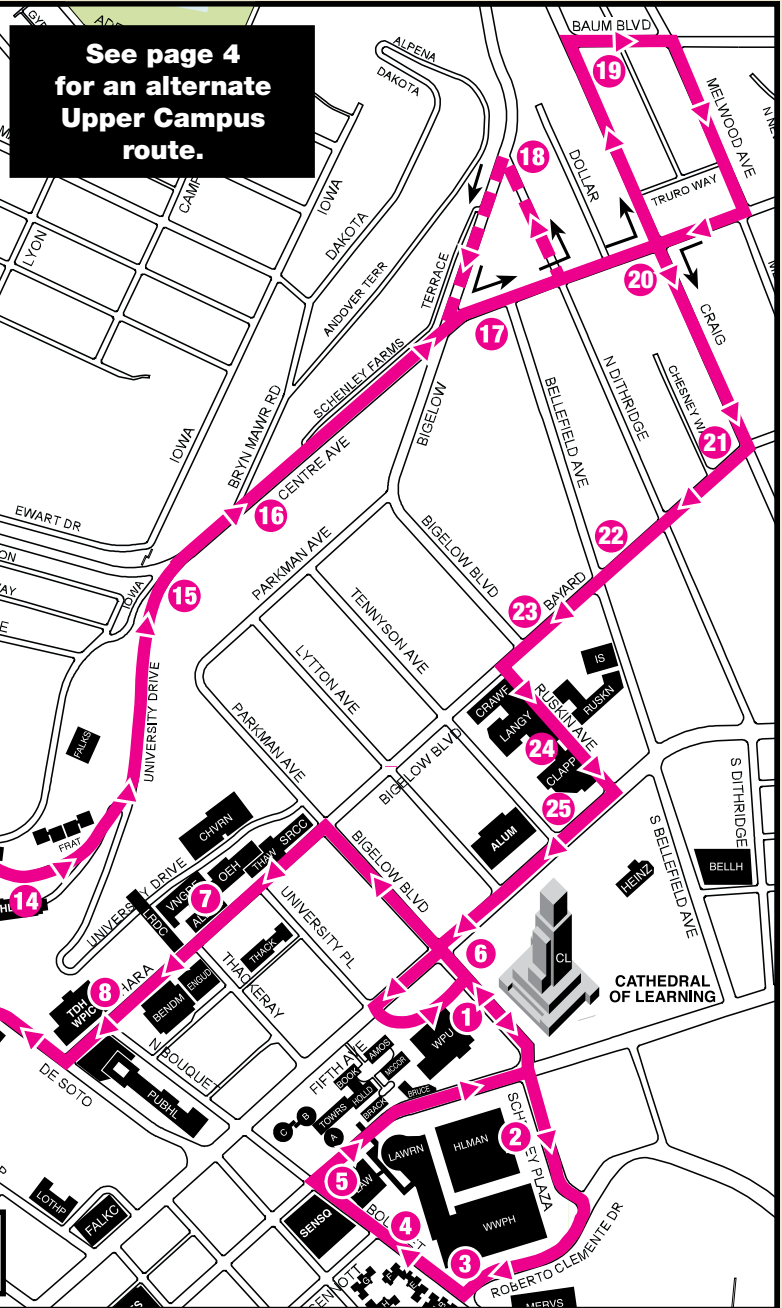

## STOPS

- 1 William Pitt Union bus shelter
- 2 Hillman Library entrance
- 3 Roberto Clemente and South Bouquet
- 4 Bouquet Gardens (Sennott and South Bouquet)
- 5 Bouquet and Forbes
- 6 Cathedral of Learning shelter
- 7 O'Hara and Thackeray
- 8 Thomas Detre Hall/WPIC
- 9 Petersen Events Center (disability pull-off)
- 10 Salk Hall
- 11 Fitzgerald Field House
- 12 Sutherland Hall
- 13 Allequippa and University Drive (Panther Hall)
- 14 Pennsylvania Hall
- 15 University Drive and Centre
- 16 Centre and Bryn Mawr
- 17 Centre and Bellefield
- 18 North Dithridge and Bigelow (after 7 p.m. only)
- 19 North Craig
- 20 Center and North Craig
- 21 Craig and Bayard
- 22 Bayard and Bellefield
- 23 Bayard and Bigelow
- 24 Ruskin Hall entrance
- 25 Fifth and Tennyson

## VIA PETERSEN EVENTS CENTER