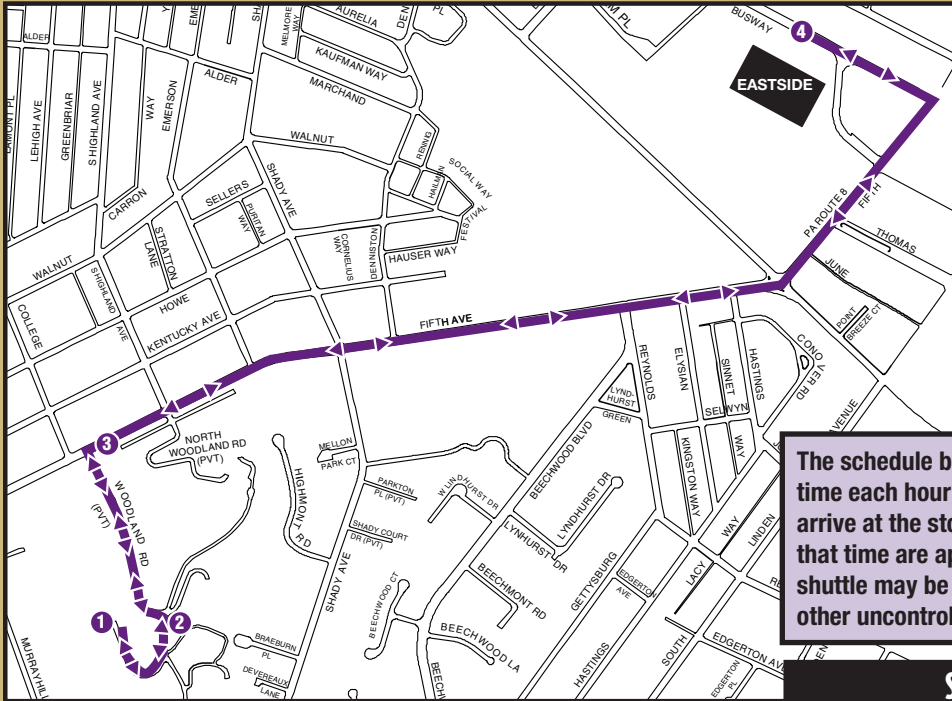

EASTSIDE SHUTTLE

Monday through Friday 7 a.m.–11 p.m.

The schedule below shows at what time each hour the shuttle will arrive at the stop. please be aware that time are approximate; the shuttle may be delayed by traffic or other uncontrolled situations.

STOPS

1	Chapel	:00
2	Chapel Hill and Woodland Roads	:02
3	Gate House	:05
4	Eastside	:10
1	Chapel	:20
2	Chapel Hill and Woodland Roads	:22
3	Gate House	:25
4	Eastside	:30
1	Chapel	:40
2	Chapel Hill and Woodland Roads	:42
3	Gate House	:45
4	Eastside	:50