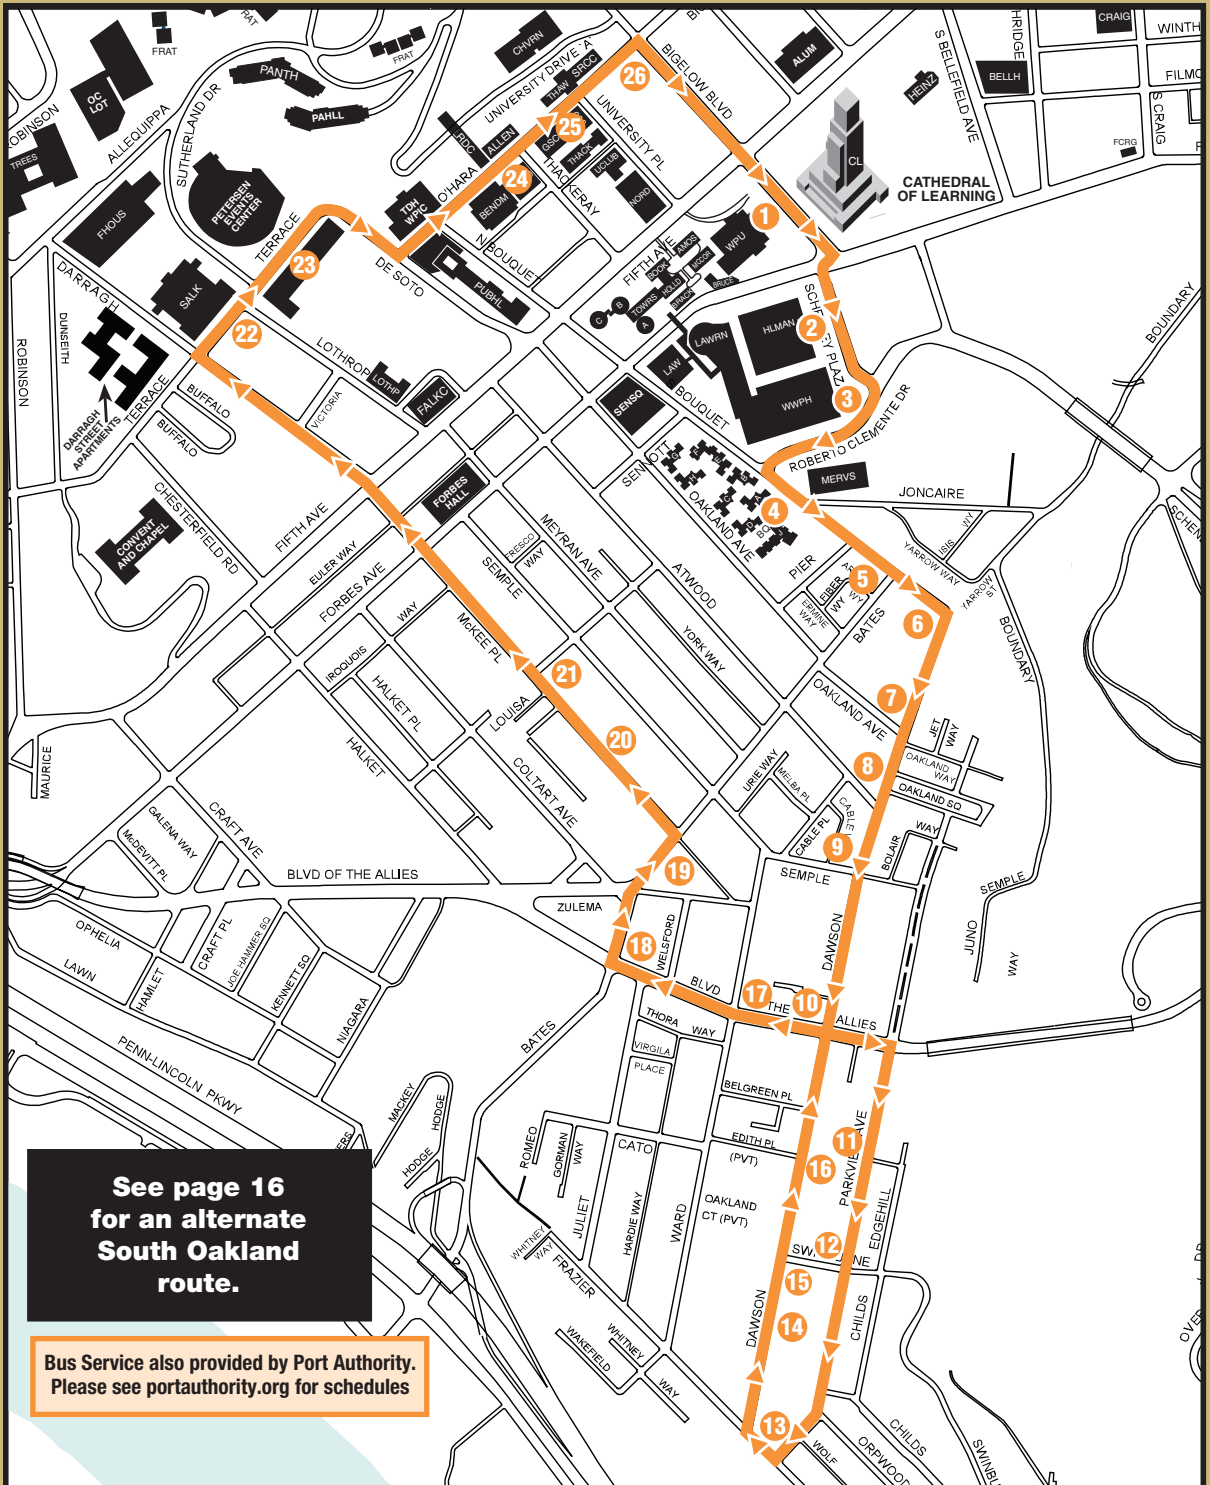

**See page 16
for an alternate
South Oakland
route.**

**Bus Service also provided by Port Authority.
Please see portauthority.org for schedules**