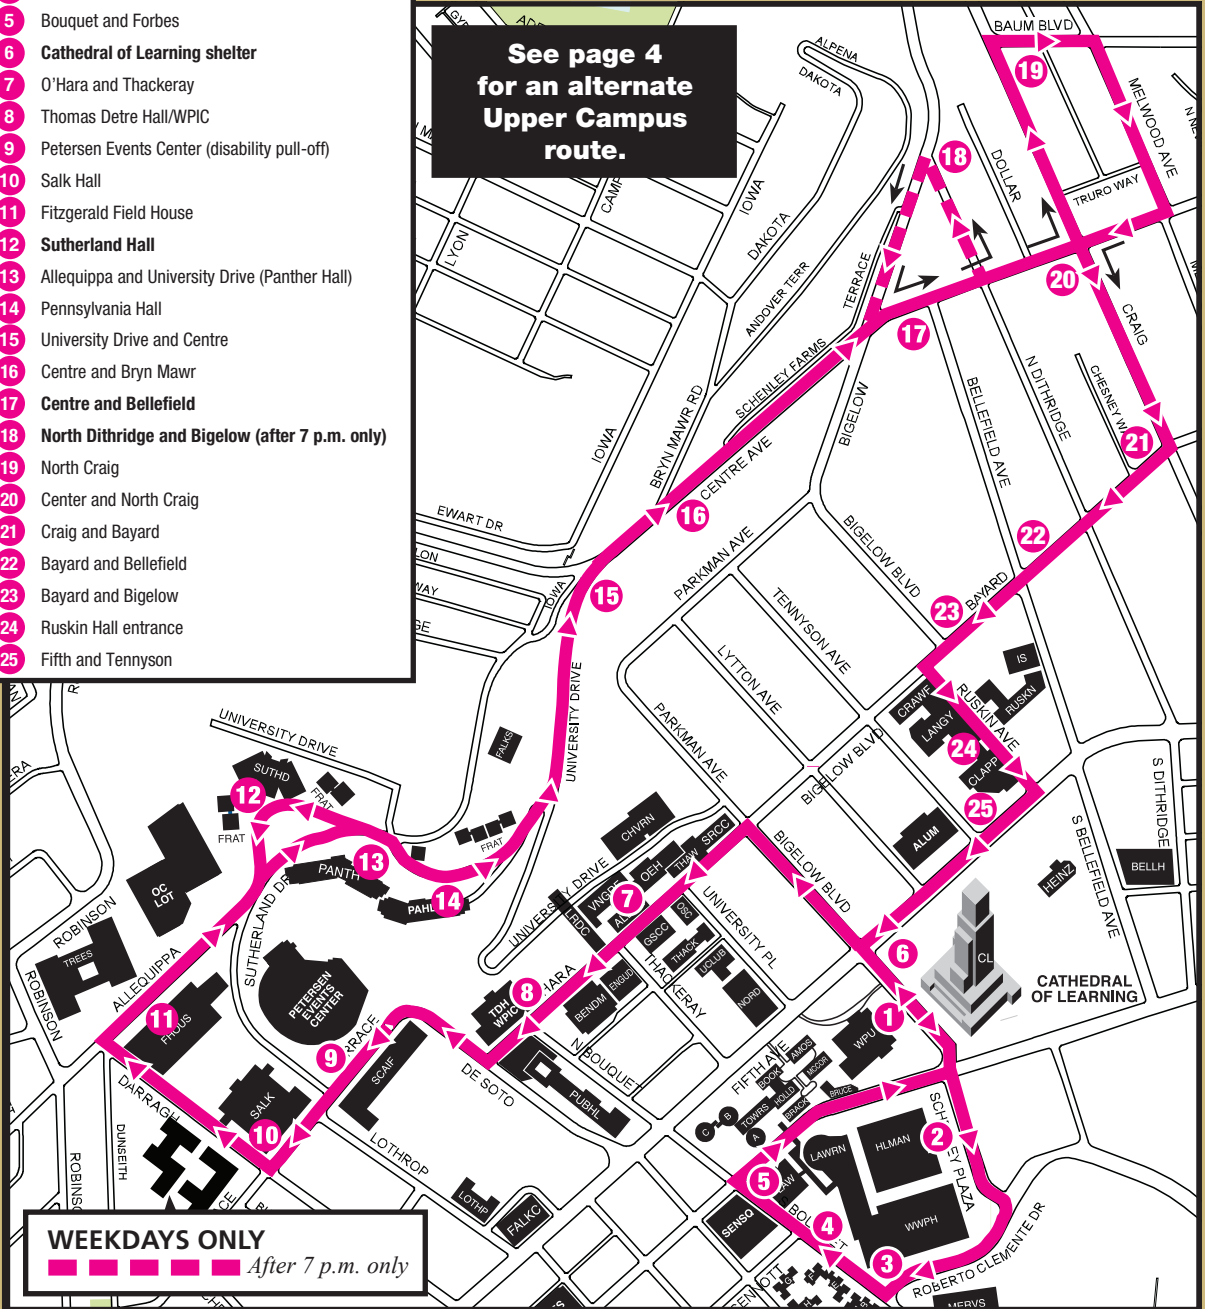

STOPS

1. 1 William Pitt Union bus shelter
2. 2 Hillman Library entrance
3. 3 Roberto Clemente and South Bouquet
4. 4 Bouquet Gardens (Sennott and South Bouquet)
5. 5 Bouquet and Forbes
6. 6 Cathedral of Learning shelter
7. 7 O'Hara and Thackeray
8. 8 Thomas Detre Hall/WPIC
9. 9 Petersen Events Center (disability pull-off)
10. 10 Salk Hall
11. 11 Fitzgerald Field House
12. 12 Sutherland Hall
13. 13 Allequippa and University Drive (Panther Hall)
14. 14 Pennsylvania Hall
15. 15 University Drive and Centre
16. 16 Centre and Bryn Mawr
17. 17 Centre and Bellefield
18. 18 North Dithridge and Bigelow (after 7 p.m. only)
19. 19 North Craig
20. 20 Center and North Craig
21. 21 Craig and Bayard
22. 22 Bayard and Bellefield
23. 23 Bayard and Bigelow
24. 24 Ruskin Hall entrance
25. 25 Fifth and Tennyson

10B UPPER CAMPUS VIA PETERSEN EVENTS CENTER

See page 4
for an alternate
Upper Campus
route.

WEEKDAYS ONLY

After 7 p.m. only