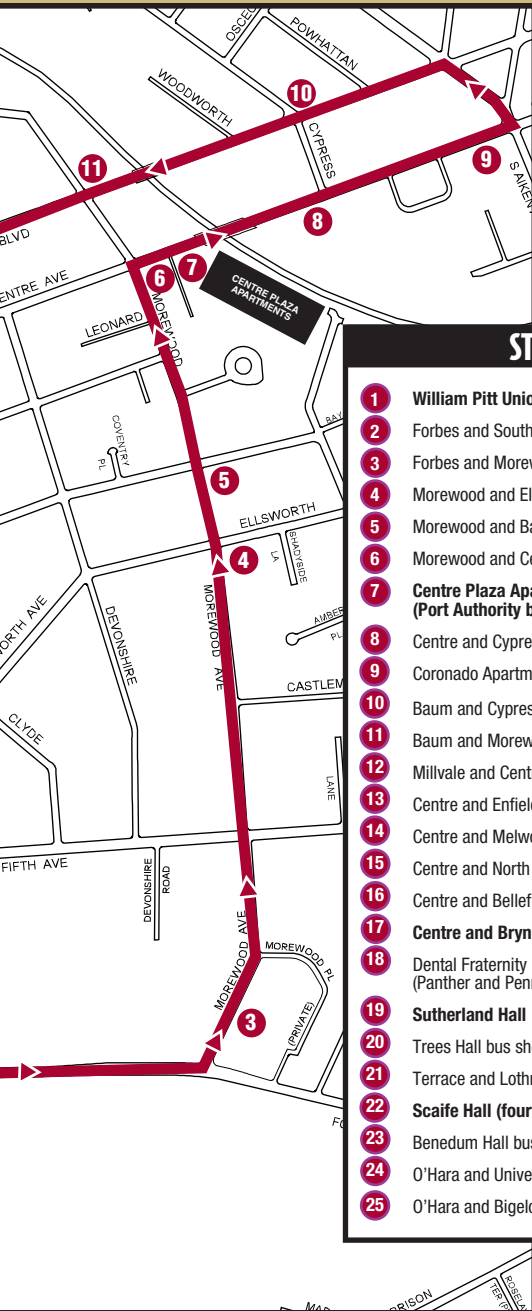

Ride the 30C to South Oakland in the Evenings

STOPS

1. 1 William Pitt Union bus shelter
2. 2 Forbes and South Craig
3. 3 Forbes and Morewood (CMU fraternities)
4. 4 Morewood and Ellsworth
5. 5 Morewood and Bayard
6. 6 Morewood and Centre
7. 7 Centre Plaza Apartments (Port Authority bus stop)
8. 8 Centre and Cypress (UPMC Shadyside)
9. 9 Coronado Apartments (5260 Centre Avenue)
10. 10 Baum and Cypress
11. 11 Baum and Morewood
12. 12 Millvale and Centre
13. 13 Centre and Enfield
14. 14 Centre and Melwood
15. 15 Centre and North Craig
16. 16 Centre and Bellefield
17. 17 Centre and Bryn Mawr
18. 18 Dental Fraternity (Panther and Pennsylvania Halls)
19. 19 Sutherland Hall
20. 20 Trees Hall bus shelter
21. 21 Terrace and Lothrop
22. 22 Scaife Hall (fourth floor entrance)
23. 23 Benedum Hall bus shelter
24. 24 O'Hara and University Place
25. 25 O'Hara and Bigelow

MONDAY THROUGH FRIDAY

WILLIAM PITT UNION	CENTRE PLAZA APTS.	CENTRE AND BRYN MAWR	SUTHERLAND HALL	SCAIFE HALL
AM	AM	AM	AM	AM
6:45	6:55	7:03	7:05	7:10
7:15	7:25	7:33	7:35	7:40
7:45	7:55	8:03	8:05	8:10
8:15	8:25	8:33	8:35	8:40
8:45	8:55	9:03	9:05	9:10
9:15	9:25	9:33	9:35	9:40
9:45	9:55	10:03	10:05	10:10
10:15	10:25	10:33	10:35	10:40
NO SERVICE UNTIL 3:10	NO SERVICE UNTIL 3:25	NO SERVICE UNTIL 3:29	NO SERVICE UNTIL 3:31	NO SERVICE UNTIL 3:34
PM	PM	PM	PM	PM
3:15	3:25	3:33	3:35	3:40
3:45	3:55	4:03	4:05	4:10
4:15	4:25	4:33	4:35	4:40
4:45	4:55	5:03	5:05	5:10
5:15	5:25	5:33	5:35	5:40
5:45	5:55	6:03	6:05	6:10
6:15	6:25	6:33	6:35	6:40
6:45	6:55	7:03	7:05	7:10

NO SERVICE SATURDAY, SUNDAY, AND DAYS WHEN THE SHUTTLE SYSTEM OPERATES ON A HOLIDAY SCHEDULE.