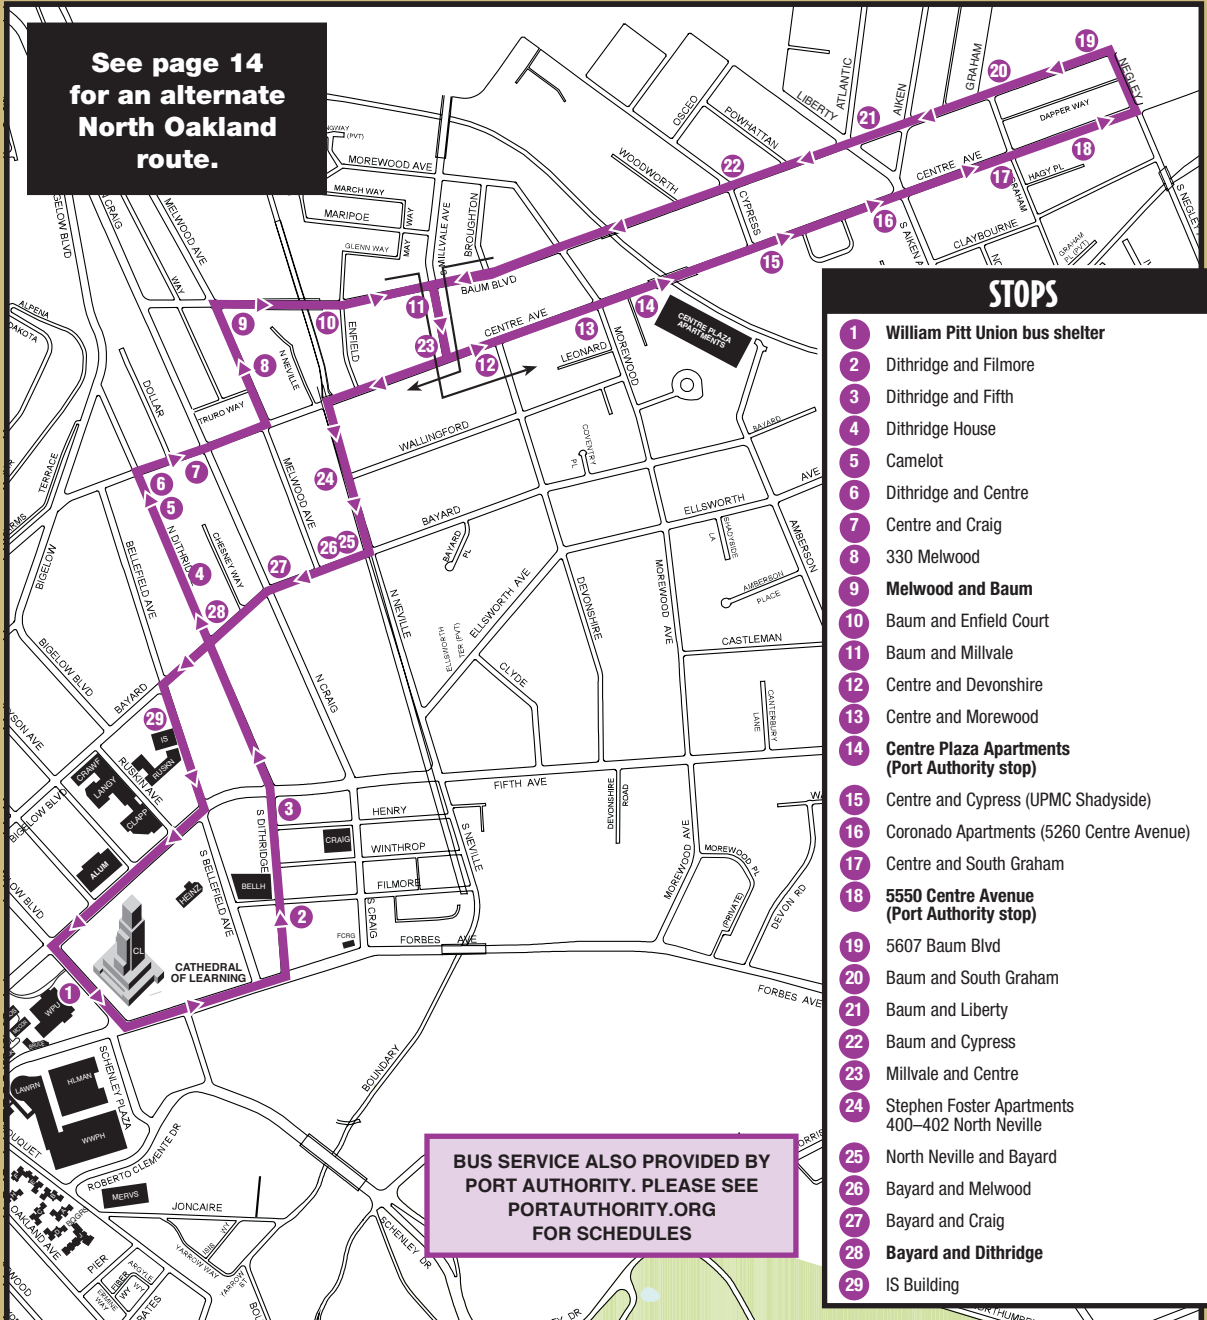

20A NORTH OAKLAND VIA CENTRE AVENUE

Ride Systems GPS
www.pittshuttle.com/m

See page 14
for an alternate
North Oakland
route.

STOPS

1. 1 William Pitt Union bus shelter
2. 2 Dithridge and Filmore
3. 3 Dithridge and Fifth
4. 4 Dithridge House
5. 5 Camelot
6. 6 Dithridge and Centre
7. 7 Centre and Craig
8. 8 330 Melwood
9. 9 Melwood and Baum
10. 10 Baum and Enfield Court
11. 11 Baum and Millvale
12. 12 Centre and Devonshire
13. 13 Centre and Morewood
14. 14 Centre Plaza Apartments (Port Authority stop)
15. 15 Centre and Cypress (UPMC Shadyside)
16. 16 Coronado Apartments (5260 Centre Avenue)
17. 17 Centre and South Graham
18. 18 5550 Centre Avenue (Port Authority stop)
19. 19 5607 Baum Blvd
20. 20 Baum and South Graham
21. 21 Baum and Liberty
22. 22 Baum and Cypress
23. 23 Millvale and Centre
24. 24 Stephen Foster Apartments 400-402 North Neville
25. 25 North Neville and Bayard
26. 26 Bayard and Melwood
27. 27 Bayard and Craig
28. 28 Bayard and Dithridge
29. 29 IS Building

BUS SERVICE ALSO PROVIDED BY
PORT AUTHORITY. PLEASE SEE
PORTAUTHORITY.ORG
FOR SCHEDULES