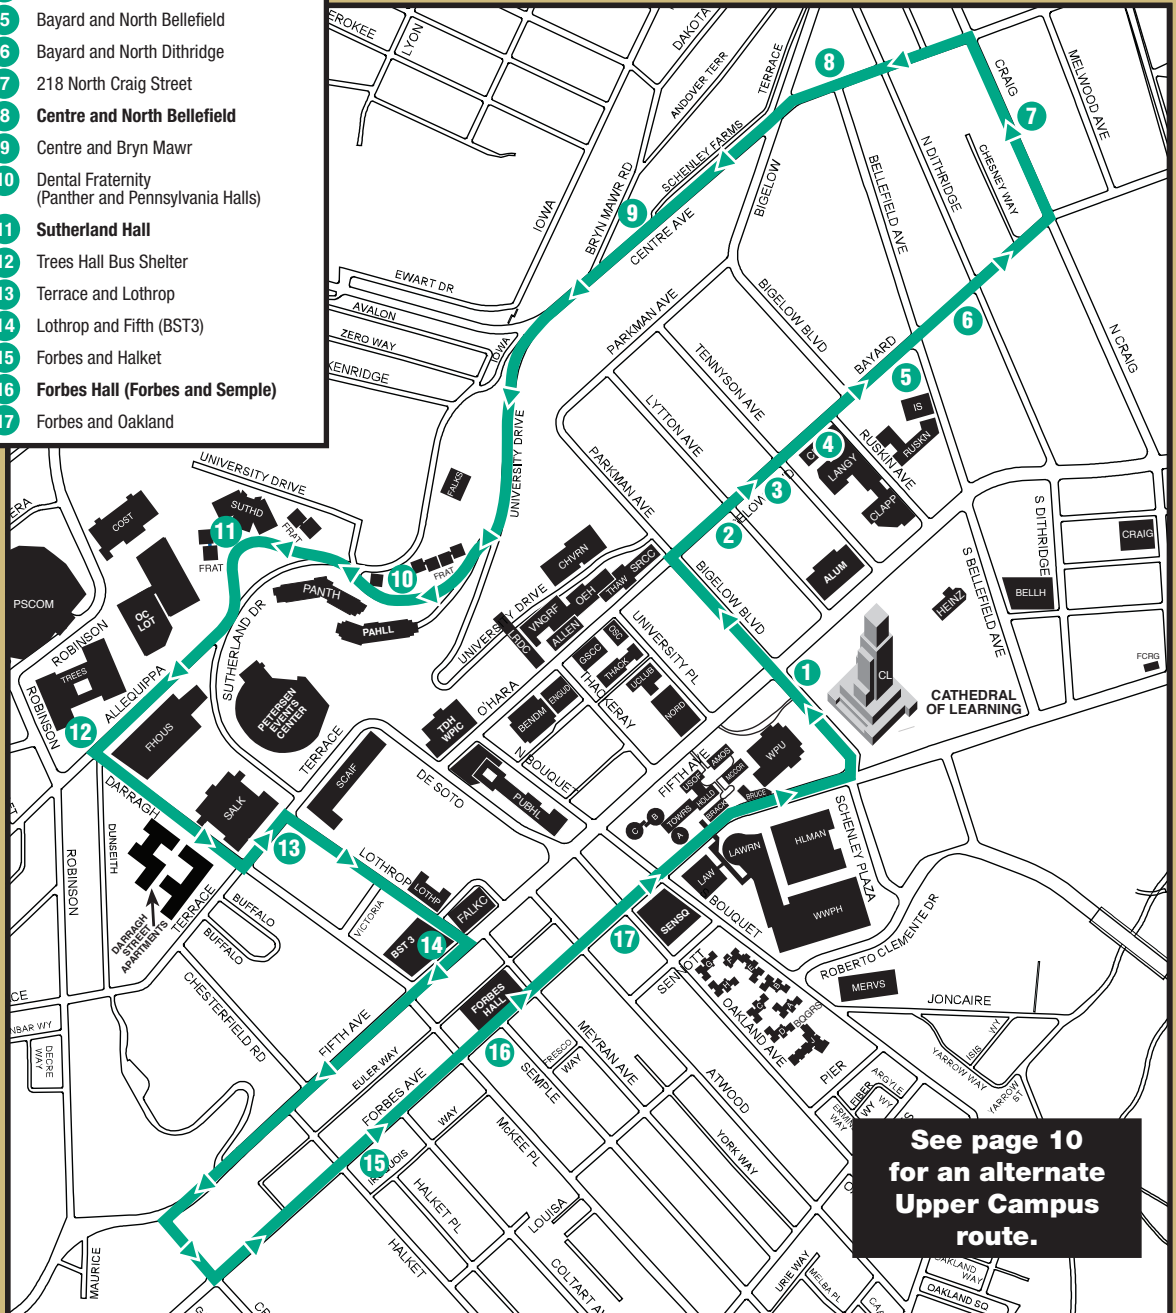

STOPS

1. 1 Cathedral of Learning shelter
2. 2 Bigelow and Lytton
3. 3 Bigelow and Tennyson
4. 4 Bigelow and Ruskin
5. 5 Bayard and North Bellefield
6. 6 Bayard and North Dithridge
7. 7 218 North Craig Street
8. 8 Centre and North Bellefield
9. 9 Centre and Bryn Mawr
10. 10 Dental Fraternity (Panther and Pennsylvania Halls)
11. 11 Sutherland Hall
12. 12 Trees Hall Bus Shelter
13. 13 Terrace and Lothrop
14. 14 Lothrop and Fifth (BST3)
15. 15 Forbes and Halket
16. 16 Forbes Hall (Forbes and Semple)
17. 17 Forbes and Oakland

10A UPPER CAMPUS VIA CENTRE/CRAIG