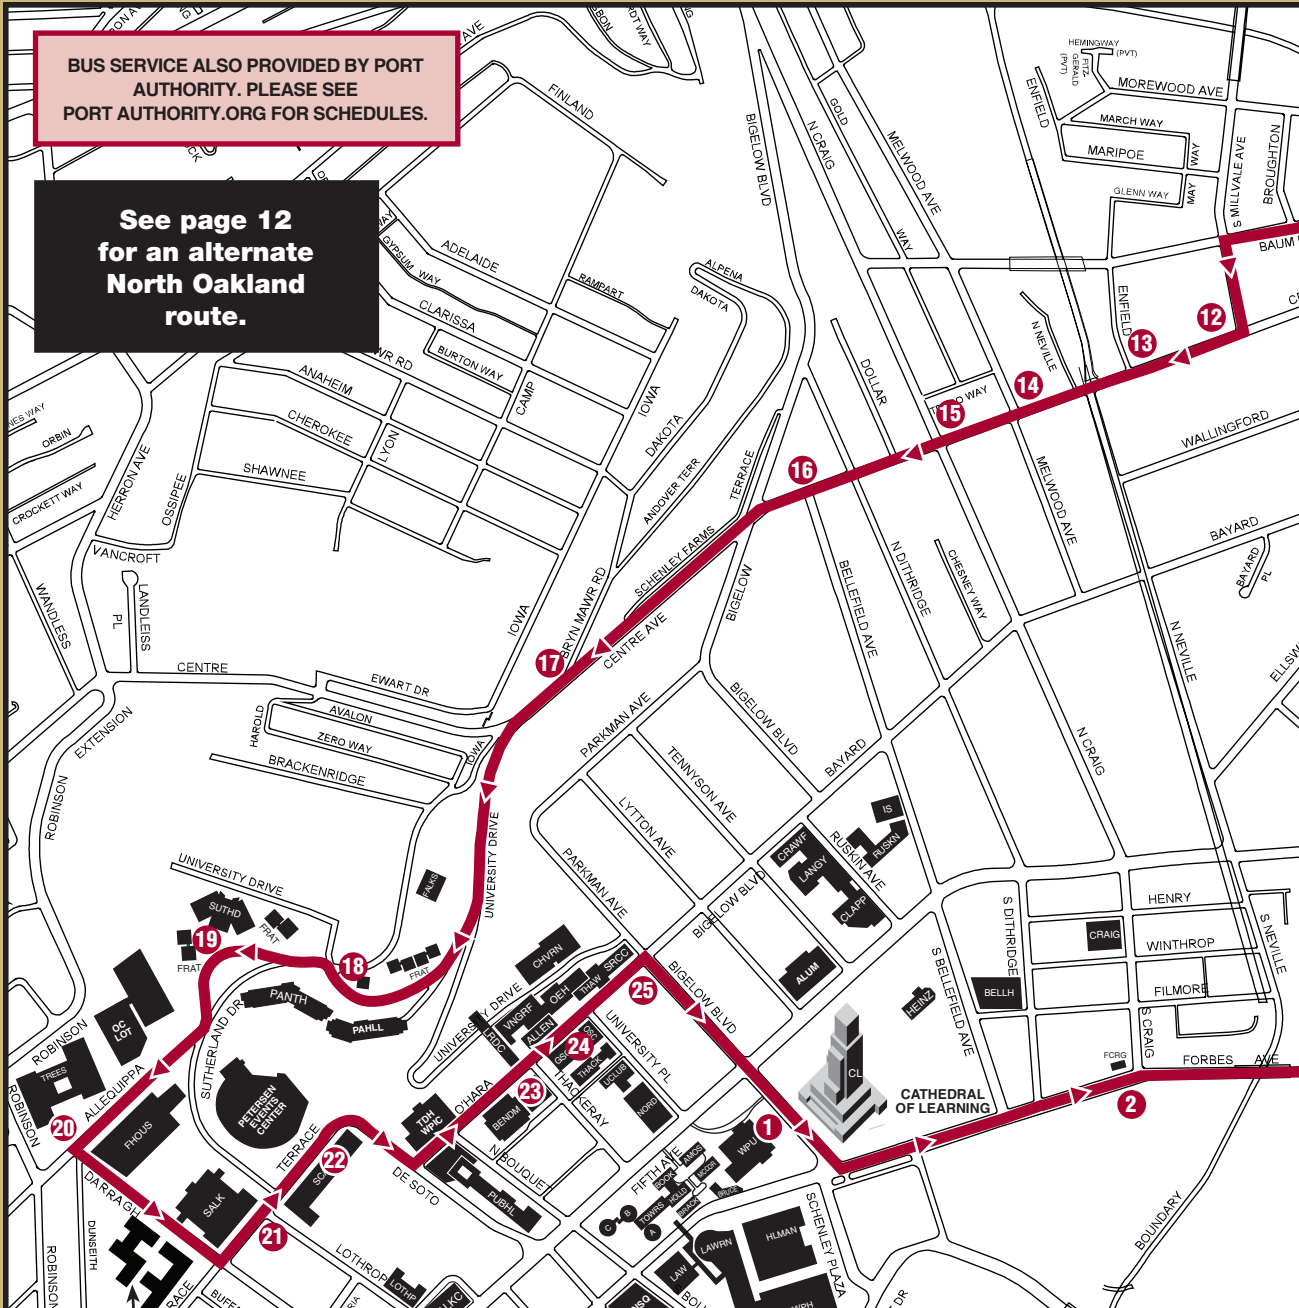

20B NORTH OAKLAND-UPPER CAMPUS

VIA MOREWOOD/CENTRE

BUS SERVICE ALSO PROVIDED BY PORT AUTHORITY. PLEASE SEE PORT AUTHORITY.ORG FOR SCHEDULES.

See page 12 for an alternate North Oakland route.