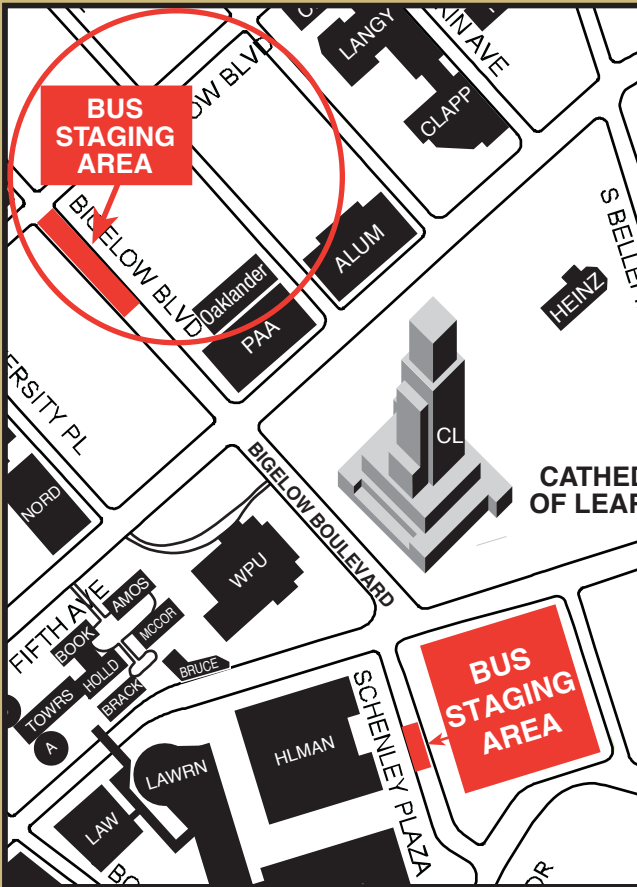

WHAT IF BIGELOW BOULEVARD IS CLOSED?

In addition, the following stops will not be serviced:

- 10A UPPER CAMPUS, VIA CENTRE/CRAIG
  Stop 1
- 10B UPPER CAMPUS, VIA PETERSEN EVENTS CENTER
  Stops 1, 2, 3, 4, 5, and 6
- 20A NORTH OAKLAND, VIA CENTRE AVENUE
  Stops 1, 2, and 3
- 20B NORTH OAKLAND—UPPER CAMPUS,
  VIA MOREWOOD/CENTRE
  Stops 1, 2, 3, and 4
- 30A SOUTH OAKLAND, VIA MEYRAN/DAWSON
  Stop 1
  Nearest stop is at Hillman (Stop 2)
- 30B SOUTH OAKLAND, UPPER CAMPUS
  VIA DAWSON/KENNETT SQUARE
  Stops 1 and 2
- 30C SOUTH OAKLAND, VIA KENNETT SQUARE/DAWSON
  Stops 1, 2, and 3
- 40A BIOTECH, VIA BATES/KENNETT SQUARE
  Stops 1 and 24

WHERE CAN I CATCH THE BUS IF BIGELOW BOULEVARD IS CLOSED?

Bigelow Boulevard may be closed from time to time throughout the year, due to special events such as the annual Bigelow Bash or football. In these instances, buses and shuttles will not be able to pick up or drop off passengers at the bus shelters. All Cathedral of Learning buses will pick up across Fifth Avenue on Upper Bigelow Blvd near the Oaklander Hotel. Buses that pick up at the William Pitt Union will pick up on Schenley Drive near the Hillman Library.

**Ride the 30C
to South Oakland
in the Evenings**