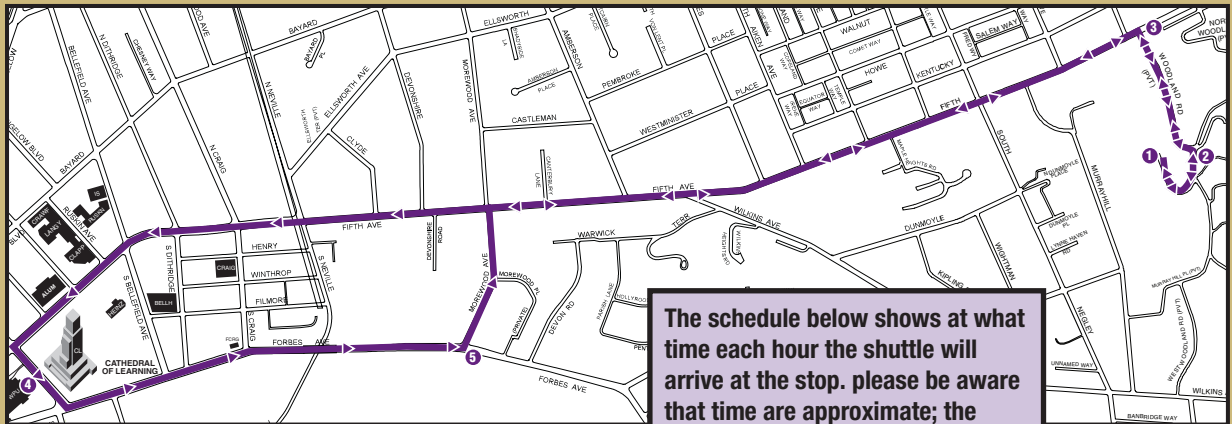

**Ride the 30C
to South Oakland
in the Evenings**

CHATHAM UNIVERSITY SHUTTLES

OAKLAND SHUTTLE

Monday through Thursday 7 a.m.–11 p.m.

Friday 7 a.m. to 3:30 a.m.

Saturday 9 a.m. to 3:30 a.m.

Sunday 10 a.m. to 6 p.m.