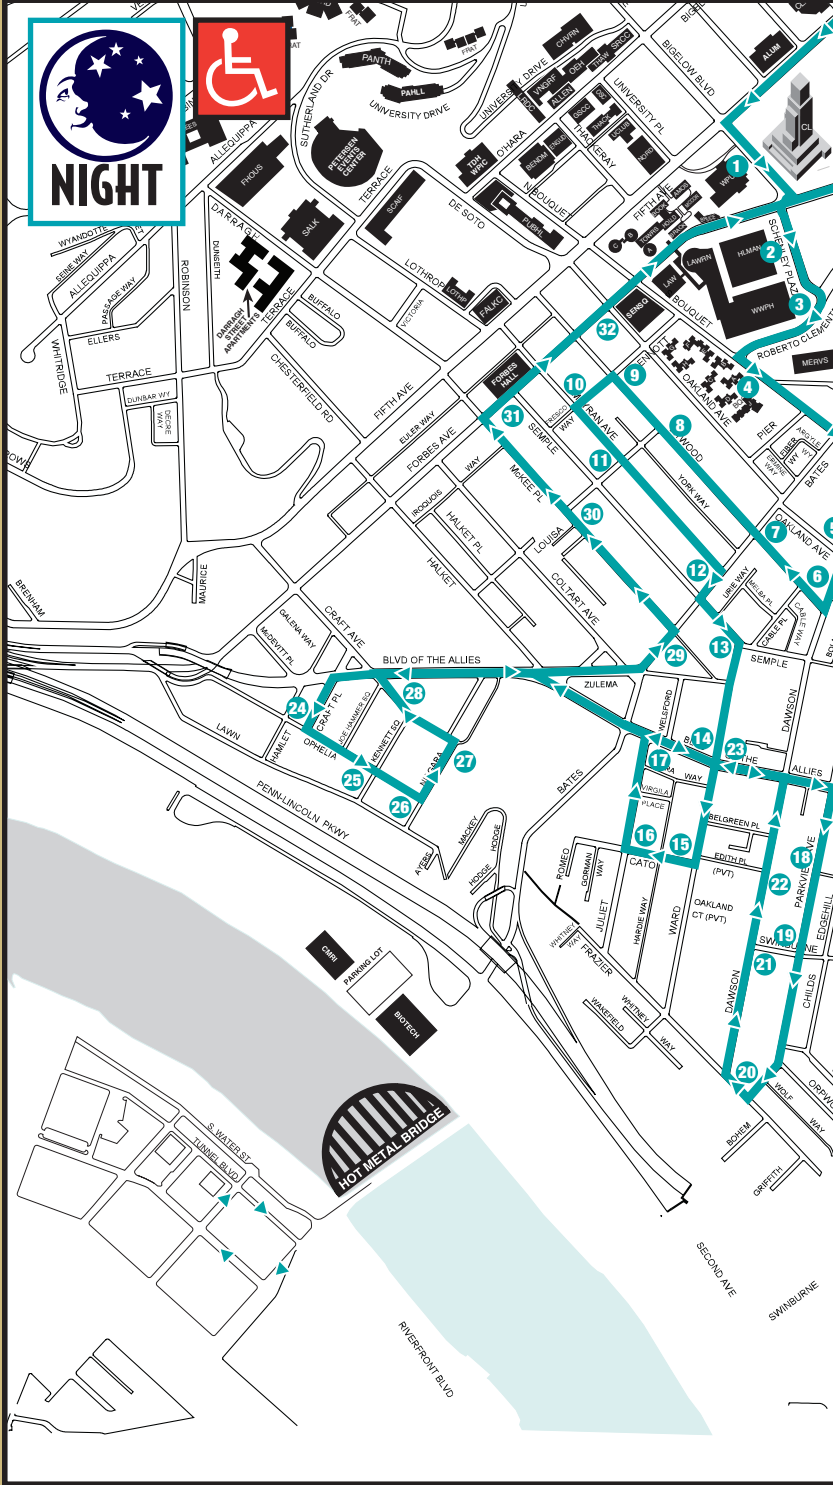

STOPS

1. 1 William Pitt Union bus shelter
2. 2 Hillman Library
3. 3 Schenley Drive and Roberto Clemente
4. 4 South Bouquet and Joncaire
5. 5 Dawson and Oakland
6. 6 Dawson and Atwood
7. 7 Atwood and Bates
8. 8 Atwood and Louisa
9. 9 Atwood and Sennott
10. 10 Sennott and Meyran
11. 11 Meyran and Louisa
12. 12 **Meyran and Bates**
13. 13 Ward and Semple
14. 14 Ward and Boulevard of the Allies
15. 15 Ward and Cato
16. 16 Cato and Juliet
17. 17 Juliet and Boulevard of the Allies
18. 18 Parkview and Collinson
19. 19 Parkview and Swinburne
20. 20 Parkview and Frazier
21. 21 **Dawson and Swinburne**
22. 22 Dawson and Edith Place
23. 23 Boulevard of the Allies and Ward
24. 24 Craft Place and Ophelia
25. 25 Ophelia and Kennett Square
26. 26 Ophelia and Niagara
27. 27 Niagara and Craft
28. 28 **Craft and Kennett Square**
29. 29 Bates and McKee Place
30. 30 McKee and Louisa
31. 31 Forbes and Semple
32. 32 Forbes and Semple
33. 33 Bellefield Hall

See pages 16 and 18 for daytime routes.