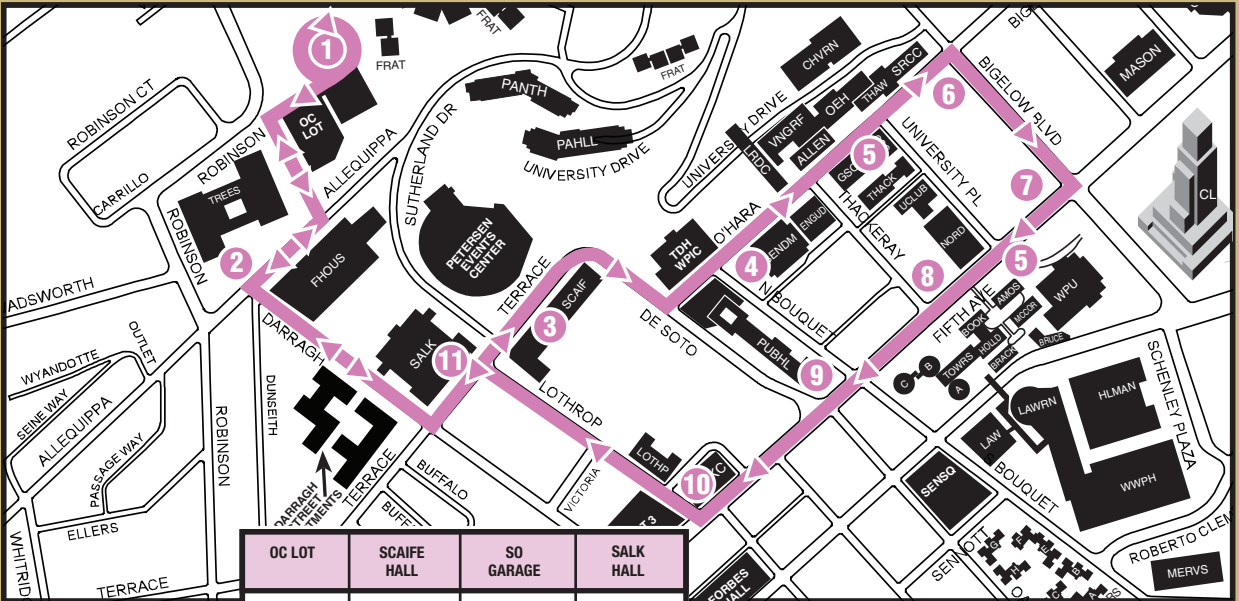

HOLIDAY

CATHEDRAL OF LEARNING	CENTRE AND BELLEFIELD	SUTHERLAND HALL	TREES HALL	FORBES AND SEMPLE
PM	PM	PM	PM	PM
7:45	7:51	7:56	7:57	8:09
8:00	8:05	8:09	8:10	8:19
8:15	8:20	8:24	8:25	8:34
8:25	8:30	8:34	8:35	8:44
8:40	8:45	8:49	8:50	8:59
8:50	8:55	8:59	9:00	9:09
9:05	9:10	9:14	9:15	9:24
9:15	9:20	9:24	9:25	9:34
9:30	9:35	9:39	9:40	9:49
9:40	9:45	9:49	9:50	9:59
9:55	10:00	10:04	10:05	10:14
10:05	10:10	10:14	10:15	10:24
10:20	10:25	10:29	10:30	10:39
10:30	10:35	10:39	10:40	10:49
10:45	10:50	10:54	10:55	11:04
10:55	11:00	11:04	11:05	11:14
11:10	11:15	11:19	11:20	11:29
11:20	11:25	11:29	11:30	11:39
11:35	11:40	11:44	11:45	11:54
11:45	11:50	11:54	11:55	12:04
AM	AM	AM	AM	AM
12:10	12:15	12:19	12:20	12:29
12:35	12:40	12:44	12:45	12:54
1:00	1:05	1:09	1:10	1:19
1:25	1:30	1:34	1:35	1:44
1:50	1:55	1:59	2:00	2:09
2:15	2:20	2:24	2:25	2:34
2:40	2:45	2:49	2:50	2:59
3:05	3:10	3:14	3:15	3:24
3:30	3:35	3:39	3:40	3:49

continued

Panther statue at the William Pitt Union

15A OC LOT

Ride the 30C
to South Oakland
in the Evenings

MONDAY THROUGH FRIDAY

OC LOT	SCAIFE HALL	SO GARAGE	SALK HALL
AM	AM	AM	AM
6:00	6:02	6:08	6:13
6:15	6:17	6:23	6:28
6:30	6:32	6:38	6:43
6:45	6:47	6:53	6:58
7:00	7:02	7:08	7:13
7:15	7:17	7:23	7:28
7:30	7:32	7:38	7:43
7:45	7:47	7:53	7:58
8:00	8:02	8:08	8:13
8:15	8:17	8:23	8:28
8:30	8:32	8:38	8:43
8:45	8:47	8:53	8:58
9:15	9:17	9:23	9:28
9:30	9:32	9:38	9:43
9:45	9:47	9:53	9:58
NO SERVICE UNTIL	NO SERVICE UNTIL	NO SERVICE UNTIL	NO SERVICE UNTIL
3:10	3:12	3:18	3:23
PM	PM	PM	PM
3:10	3:12	3:18	3:23
3:25	3:27	3:33	3:38
3:40	3:42	3:48	3:53
3:55	3:57	4:03	4:08
4:10	4:12	4:18	4:23
4:25	4:27	4:33	4:38
4:40	4:42	4:48	4:53
4:55	4:57	5:03	5:08
5:10	5:12	5:18	5:23
5:25	5:27	5:33	5:38
5:40	5:42	5:48	5:53
5:55	5:57	6:03	6:08
6:25	6:27	6:33	6:38
6:40	6:42	6:48	6:53
6:55	6:57	7:03	7:08