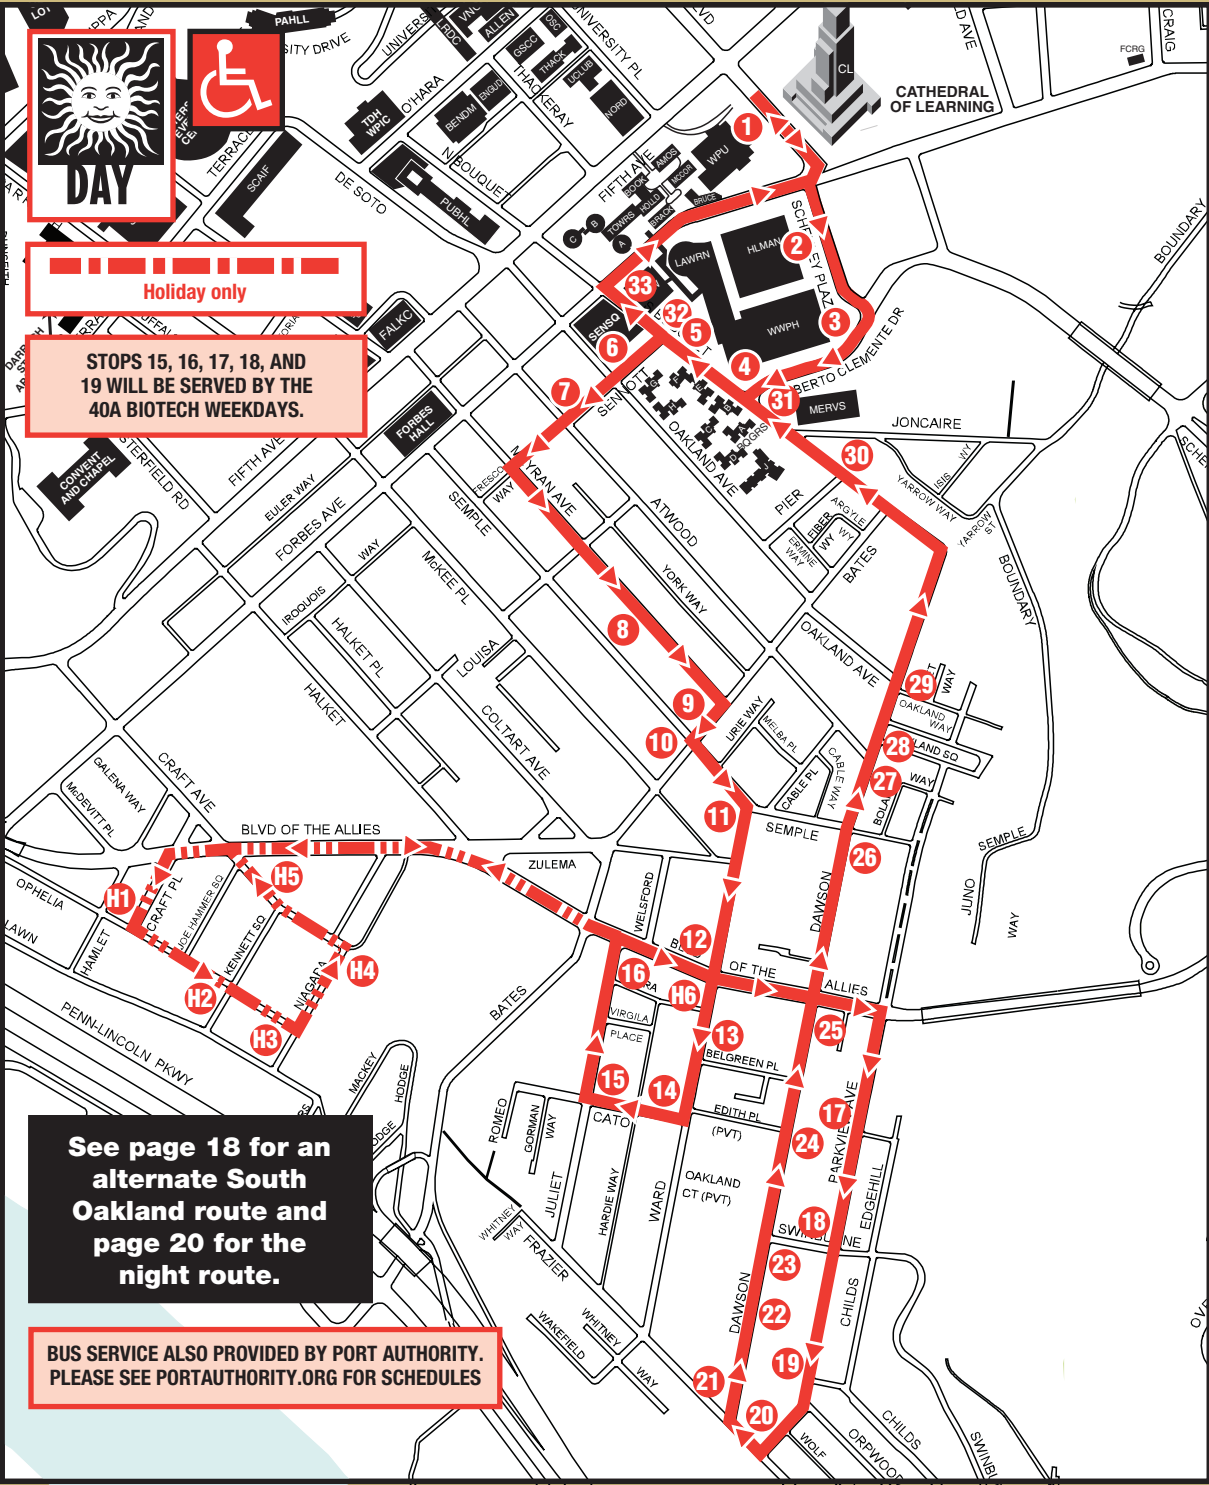

Holiday only

STOPS 15, 16, 17, 18, AND 19 WILL BE SERVED BY THE 40A BIOTECH WEEKDAYS.

See page 18 for an alternate South Oakland route and page 20 for the night route.

BUS SERVICE ALSO PROVIDED BY PORT AUTHORITY. PLEASE SEE PORTAUTHORITY.ORG FOR SCHEDULES